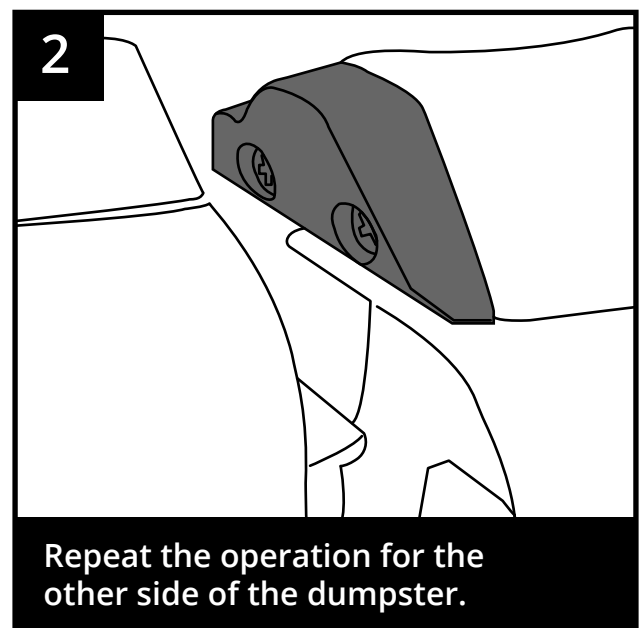

Fitted Ford Ranger **P703**
Fitted Ford Raptor **P703**

Fitting time: 5 minutes