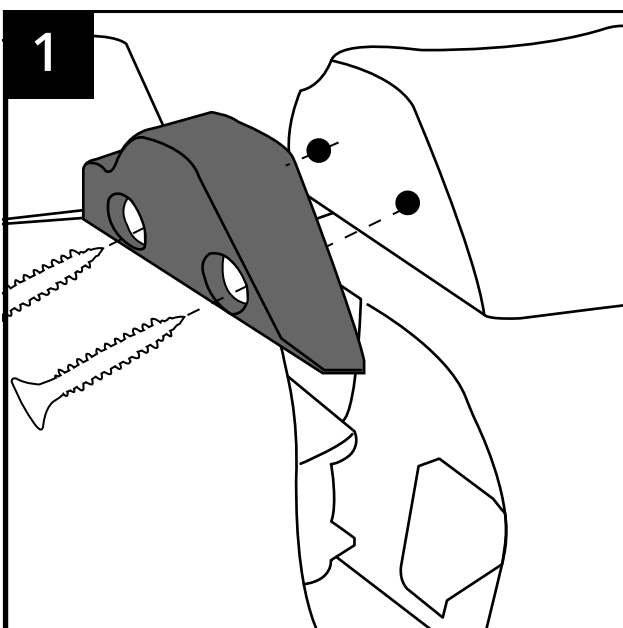

Fitted Ford Ranger **P703**
Fitted Ford Raptor **P703**

Fitting time: 5 minutes