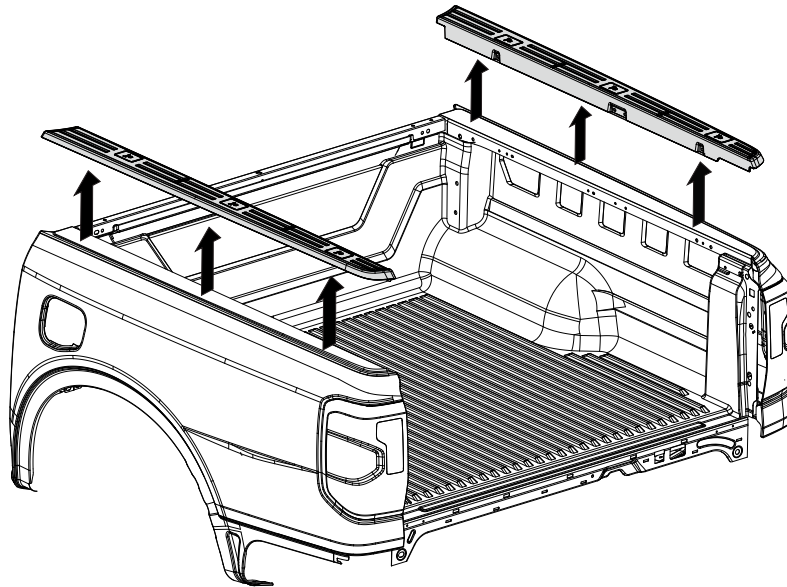

Fitted Ford Ranger **P703**

INSTALLATION MANUAL DIVIDER (Complete kit)

Fit time: 45 mins

If you have a roller shutter with side protection, a cutout must be made on your rails.

1

2

6

7