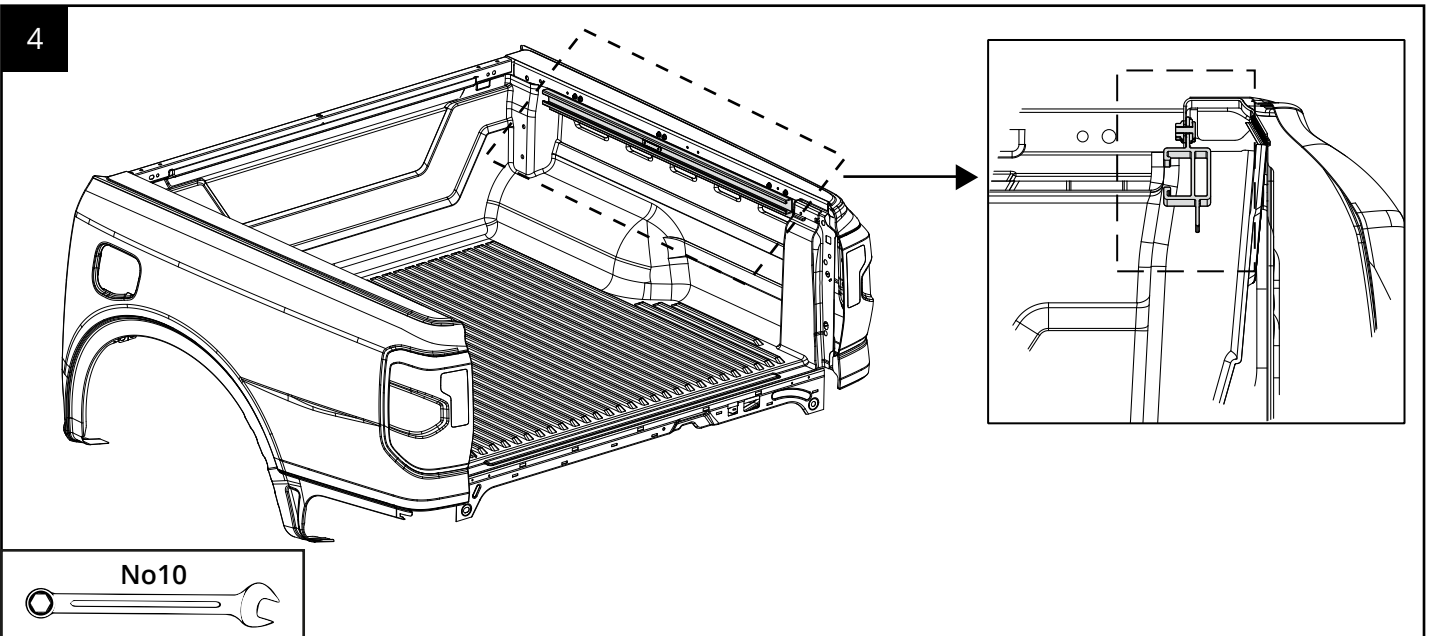

Fitted Ford Ranger **P703**

INSTALLATION MANUAL DIVIDER (Complete kit)

Fit time: 45 mins

If you have a roller shutter with side protection, a cutout must be made on your rails.

1

2

6

7