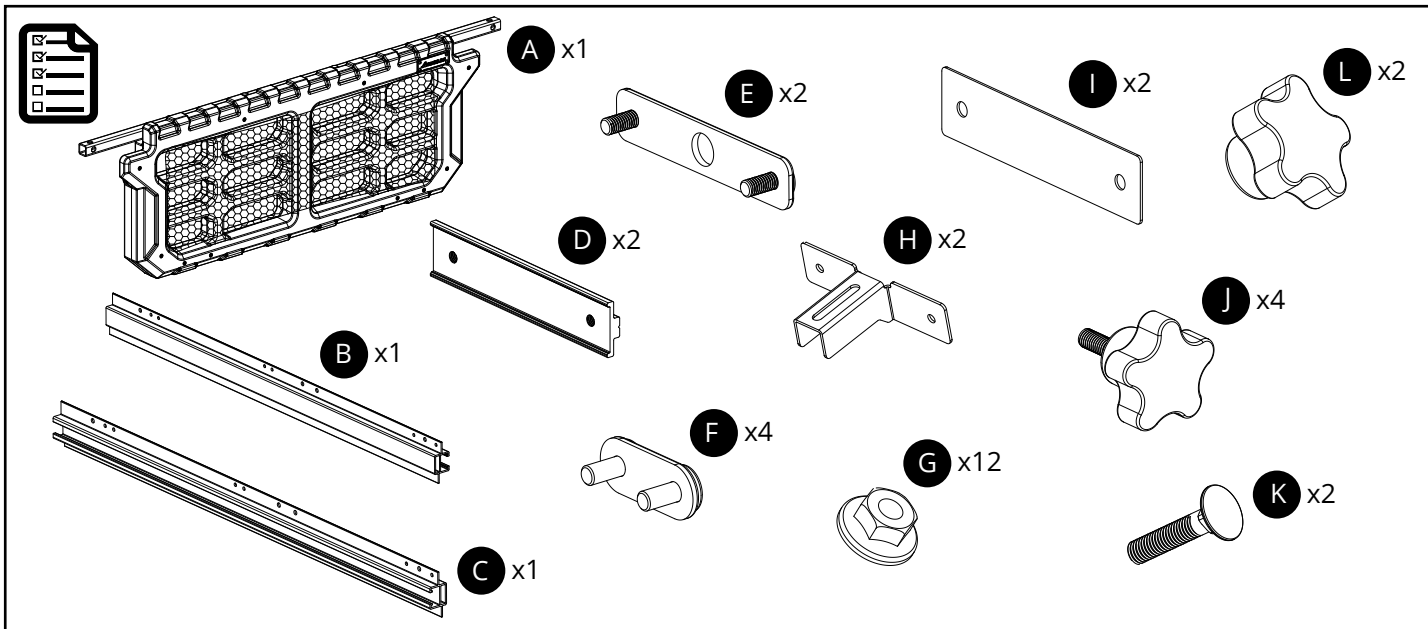

Fitted Ford Ranger **P703**

INSTALLATION MANUAL DIVIDER (Complete kit)

Fit time: 45 mins

If you have a roller shutter with side protection, a cutout must be made on your rails.

1

2

6

7