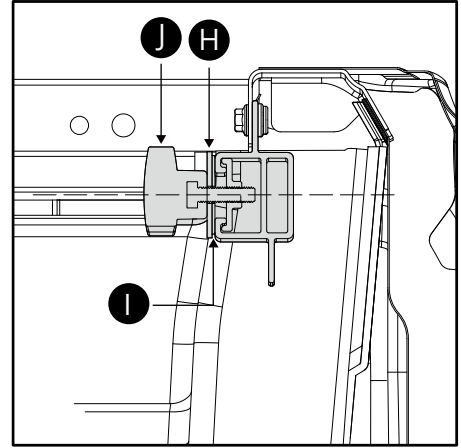

Fitted Ford Ranger **P703**

INSTALLATION MANUAL DIVIDER (Complete kit)

Fit time: 45 mins

If you have a roller shutter with side protection, a cutout must be made on your rails.

1

2

6

7