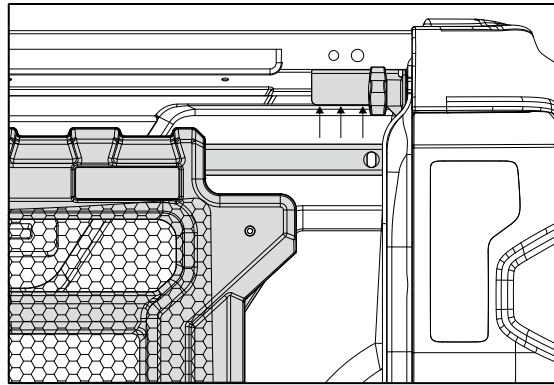

Fitted Ford Ranger **P703**

INSTALLATION MANUAL DIVIDER (Complete kit)

Fit time: 45 mins

If you have a roller shutter with side protection, a cutout must be made on your rails.

1

2

6

7