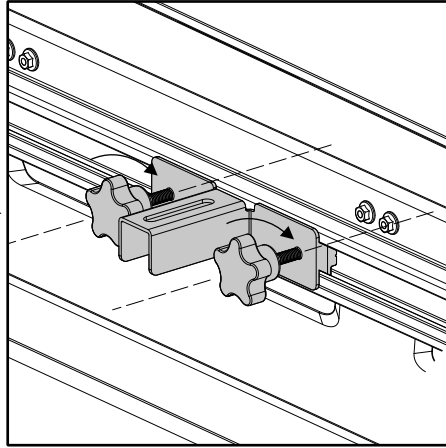

Fitted Ford Ranger **P703**

INSTALLATION MANUAL DIVIDER (Complete kit)

Fit time: 45 mins

If you have a roller shutter with side protection, a cutout must be made on your rails.

1

2

6

7