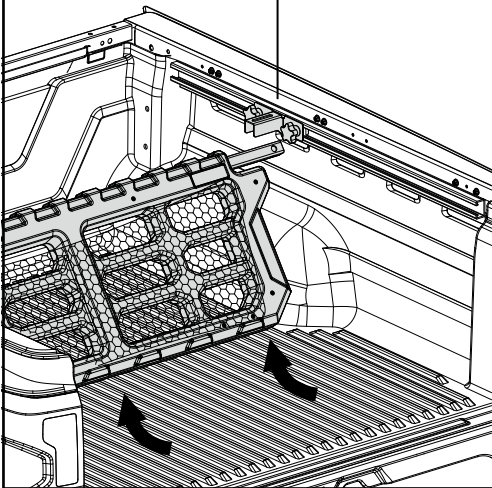

Fitted Ford Ranger **P703**

INSTALLATION MANUAL DIVIDER (Complete kit)

Fit time: 45 mins

If you have a roller shutter with side protection, a cutout must be made on your rails.

1

2

6

7