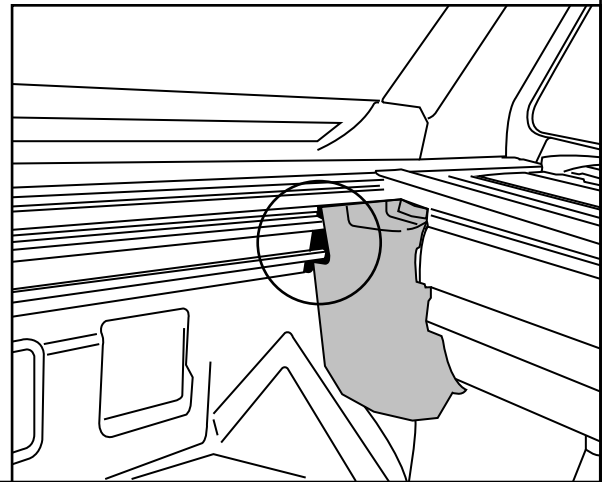

Fitted Ford Ranger **P703**

INSTALLATION MANUAL DIVIDER (Complete kit)

Fit time: 45 mins

If you have a roller shutter with side protection, a cutout must be made on your rails.

1

2

6

7