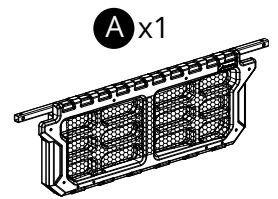

Fitted Ford Ranger **P703**

INSTALLATION MANUAL DIVIDER (Complete kit)

Fit time: 45 mins

If you have a roller shutter with side protection, a cutout must be made on your rails.

1

2

6

7