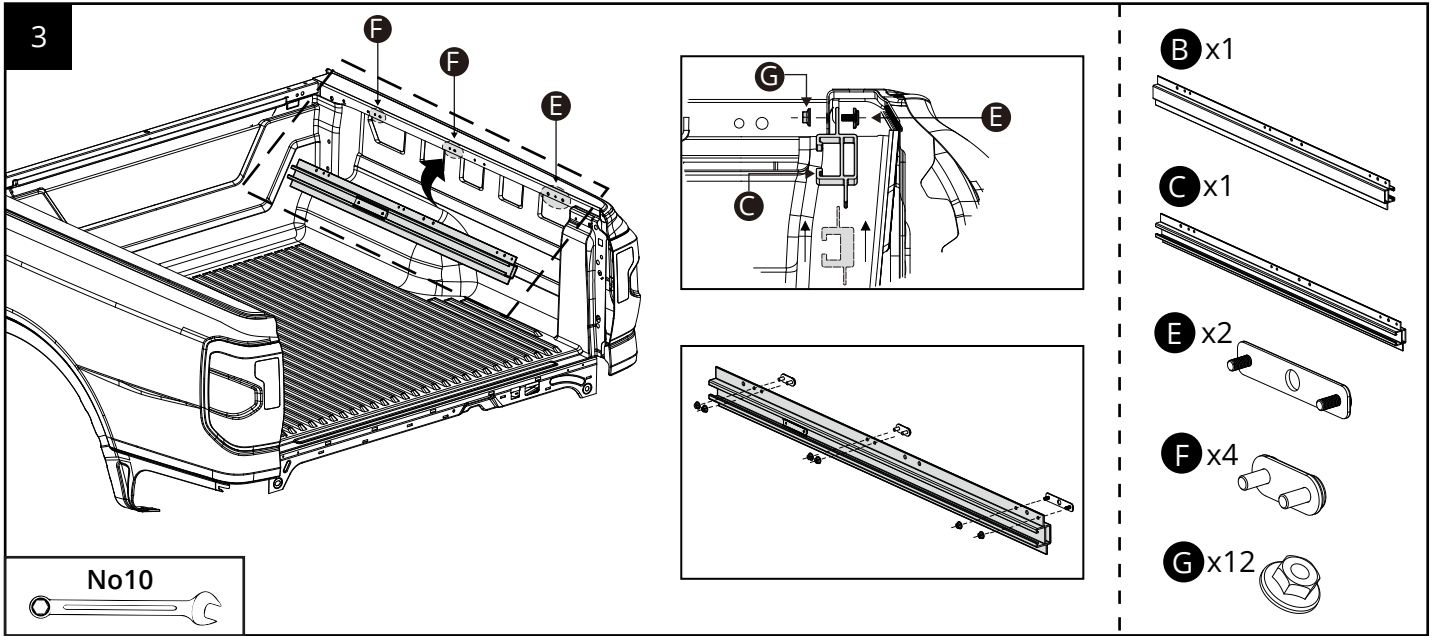

Fitted Ford Ranger **P703**

INSTALLATION MANUAL DIVIDER (Complete kit)

Fit time: 45 mins

If you have a roller shutter with side protection, a cutout must be made on your rails.

1

2

6

7