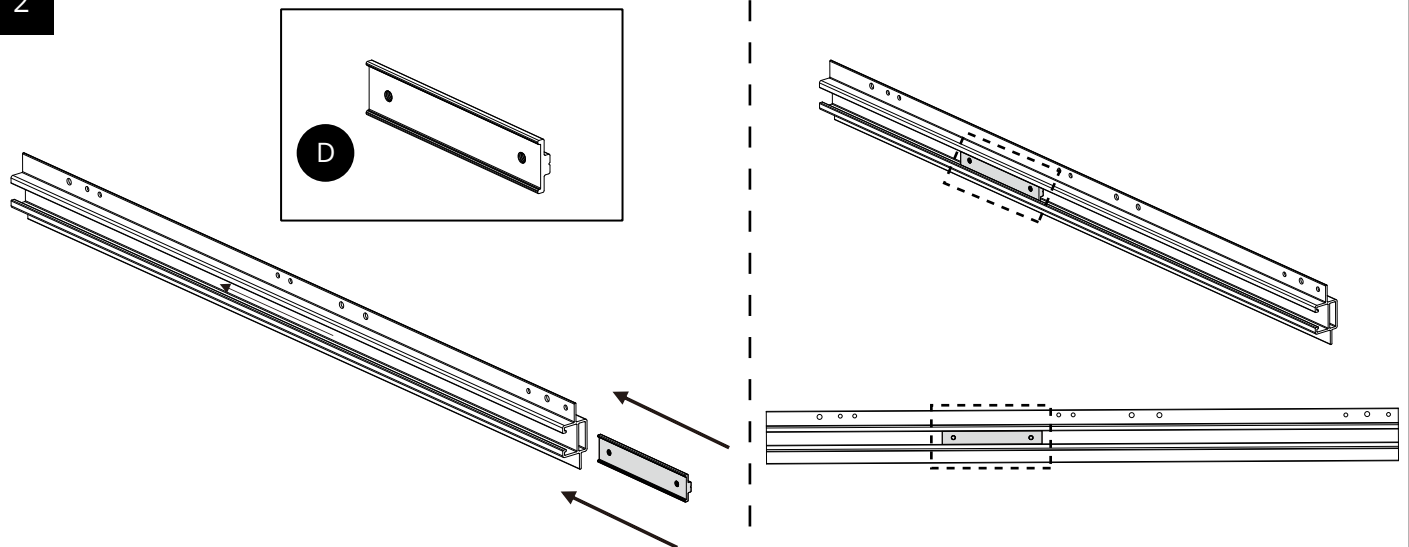

Fitted Ford Ranger **P703**

INSTALLATION MANUAL DIVIDER (Complete kit)

Fit time: 45 mins

If you have a roller shutter with side protection, a cutout must be made on your rails.

1

2

6

7