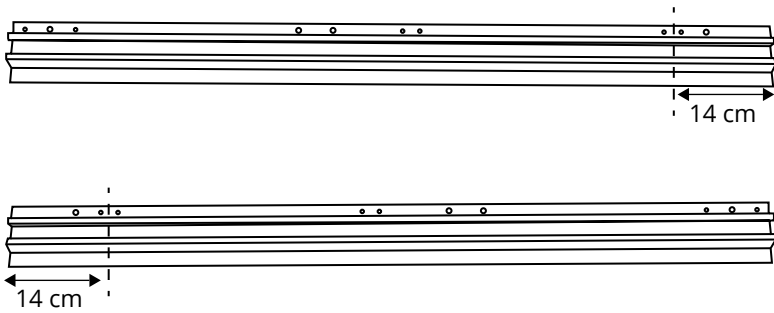

Fitted Ford Ranger **P703**

INSTALLATION MANUAL DIVIDER (Complete kit)

Fit time: 45 mins

If you have a roller shutter with side protection, a cutout must be made on your rails.

1

2

6

7