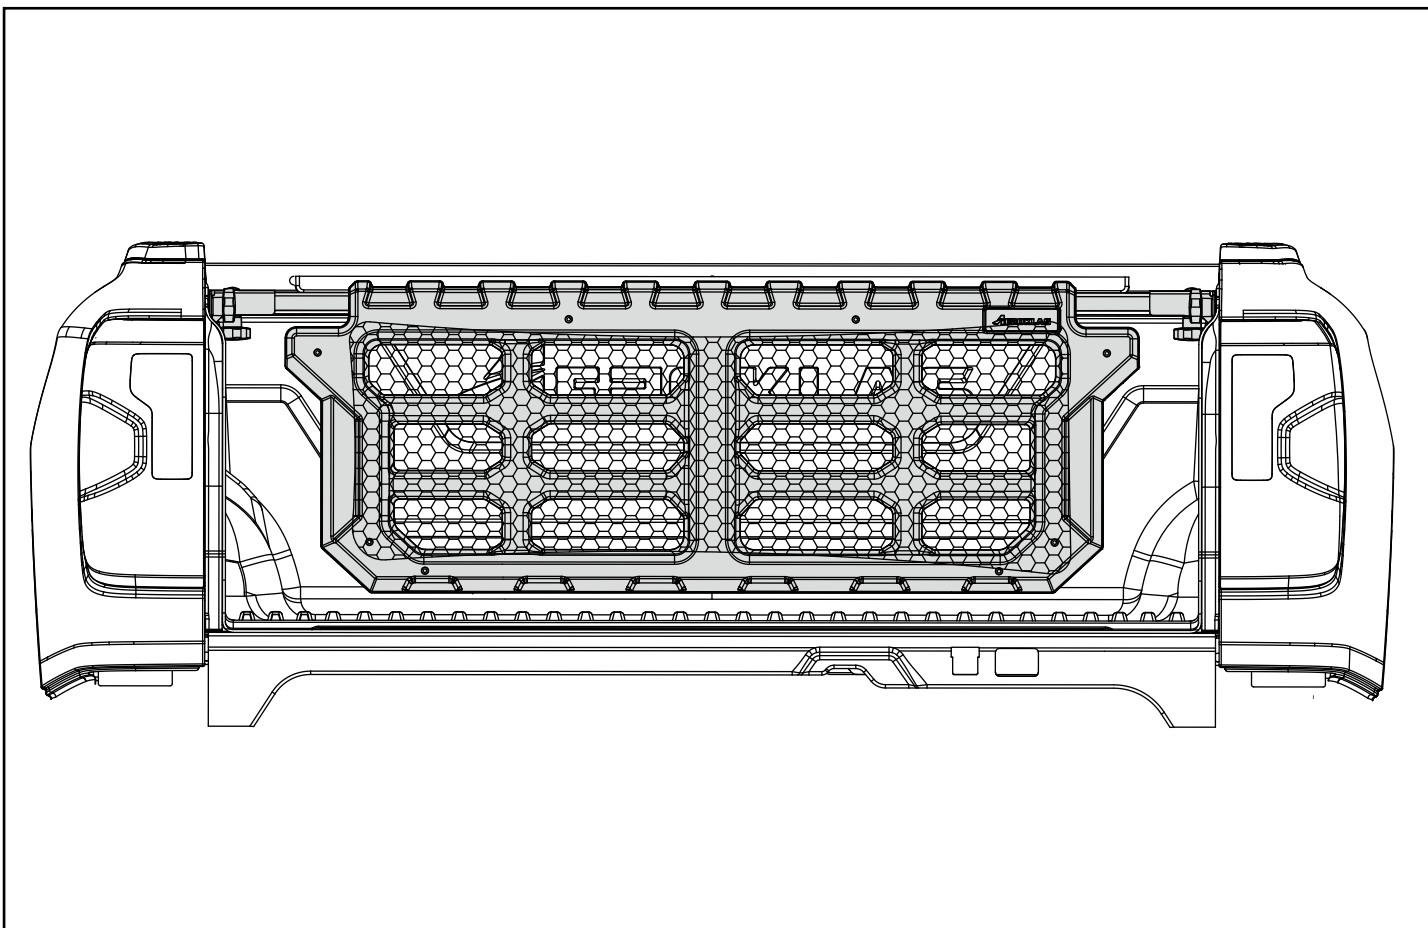

Fitted Ford Ranger **P703**

INSTALLATION MANUAL DIVIDER (Complete kit)

Fit time: 45 mins

If you have a roller shutter with side protection, a cutout must be made on your rails.

1

2

6

7