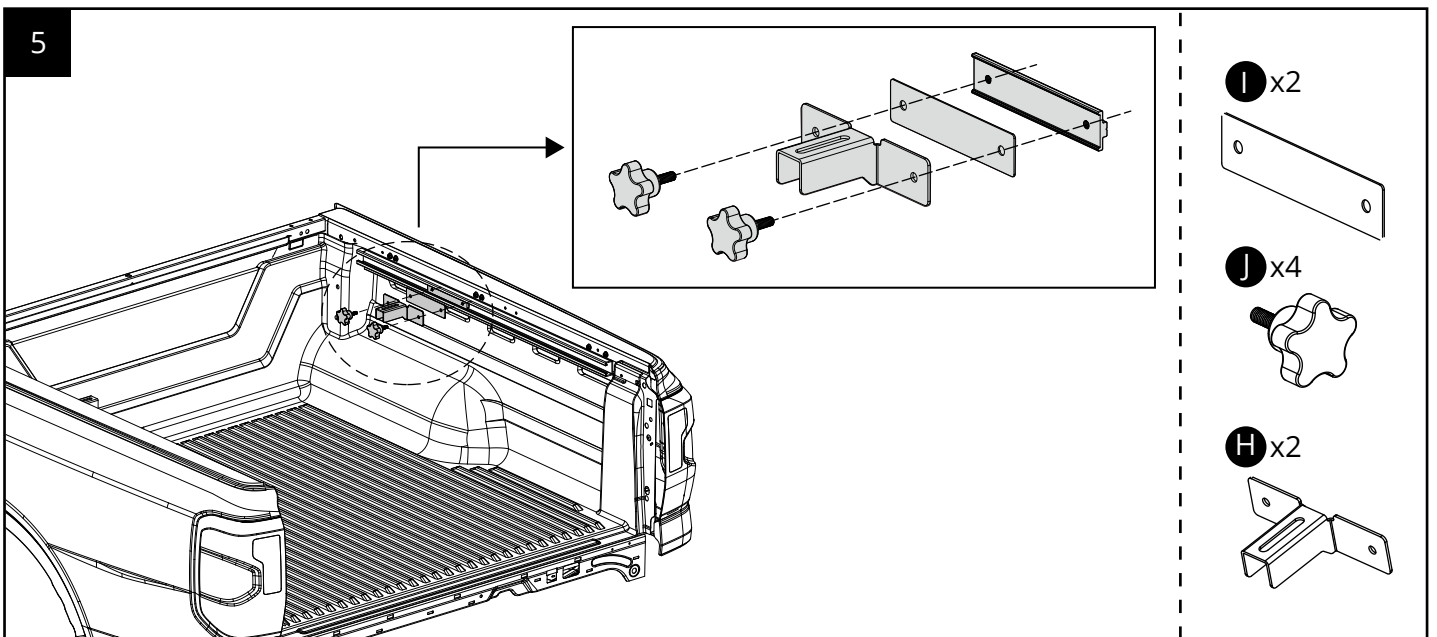

Fitted Ford Ranger **P703**

INSTALLATION MANUAL DIVIDER (Complete kit)

Fit time: 45 mins

If you have a roller shutter with side protection, a cutout must be made on your rails.

1

2

6

7