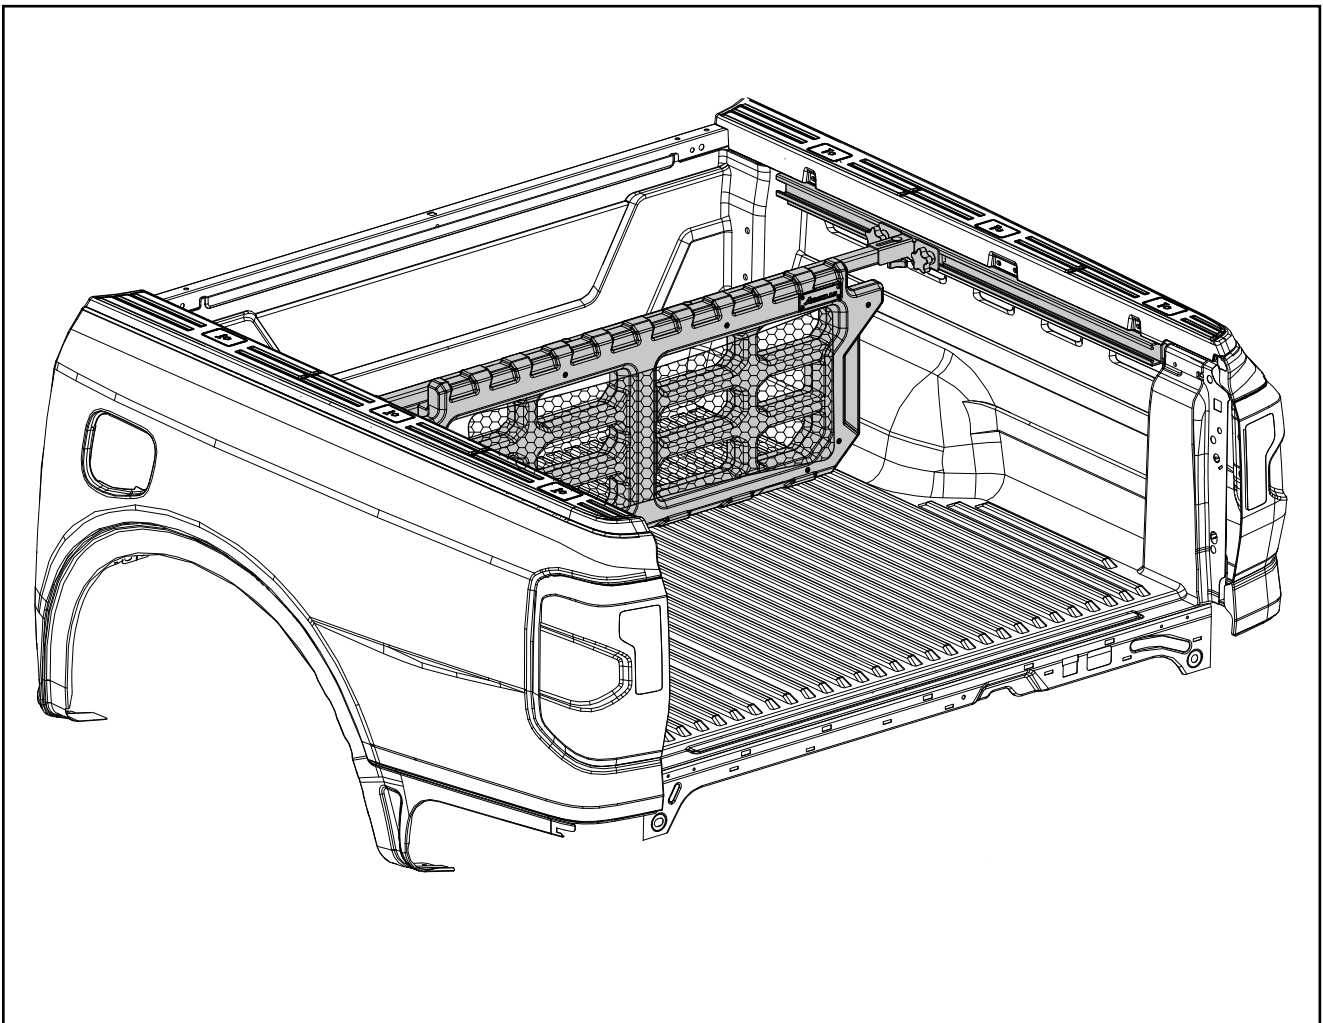

Fitted Ford Ranger **P703**

INSTALLATION MANUAL DIVIDER (Complete kit)

Fit time: 45 mins

If you have a roller shutter with side protection, a cutout must be made on your rails.

1

2

6

7